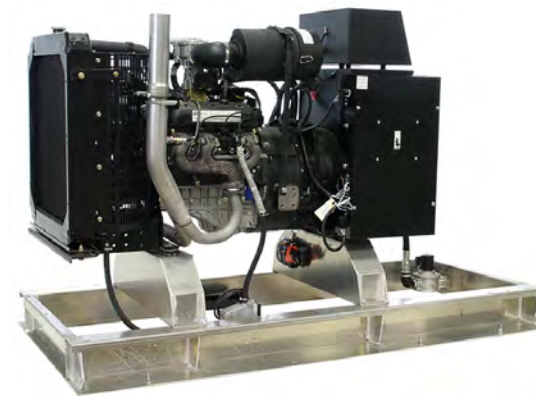

NATURAL GAS ENCLOSED SOLUTIONS

100-150 kW Models

45-80 kW Models

25-30 kW Models

45-60 kW UL LISTED Models

NATURAL GAS OPEN SOLUTIONS

Product # SG-45
45 kW Engine by General Motors

Product # SG-60
60 kW Engine by General Motors

Product # SG-80
80 kW Engine by General Motors

Product # SG-25
25 kW Engine by General Motors

Stateline Power Corp is a leading manufacturer of custom-engineered diesel, propane and natural gas power generation equipment for on-site continuous, emergency standby and mobile power.