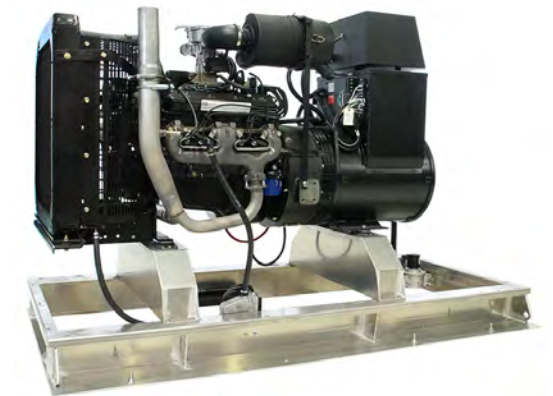

NATURAL GAS ENCLOSED SOLUTIONS

100-150 kW Models

45-80 kW Models

25-30 kW Models

45-60 kW UL LISTED Models

NATURAL GAS OPEN SOLUTIONS

Product # SG-45
45 kW Engine by General Motors

Product # SG-60
60 kW Engine by General Motors

Product # SG-80
80 kW Engine by General Motors

Product # SG-25
25 kW Engine by General Motors

Stateline Power Corp is a leading manufacturer of custom-engineered diesel, propane and natural gas power generation equipment for on-site continuous, emergency standby and mobile power.