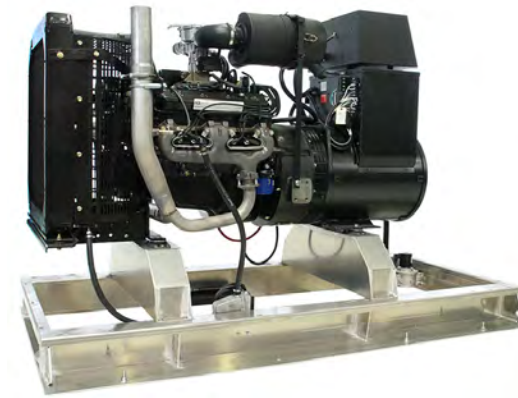

Stateline Power Corp is located in the heart of agricultural America. For nearly 20 years, we have walked countless farms — boots on the ground — and shaken hands with those who know the business of agriculture.

We know how important it has become to have consistent access to electrical power in this industry. Every day of the year, your livestock has to be kept healthy and warm. Your machinery has to keep running. Your irrigation and pump systems have to remain active. To have down time due to a power outage can mean loss of productivity, loss of product and loss of profit.

To protect your hard-earned investment, Stateline Power Corp offers numerous products that guard against power loss, geared specifically for your agricultural needs. Strong, reliable and hard-working, a Stateline Generator is insurance in your sustained success.

Stateline offers a variety of stationary and mobile power generation products that are geared specifically for the hard work and tough environmental factors that are present daily in the agricultural industry. The products featured on this page are just a few of the Stateline gen sets that have been placed in agricultural uses throughout the country.

Product # SG-60
60 kW, Propane or Natural Gas
Engine by General Motors