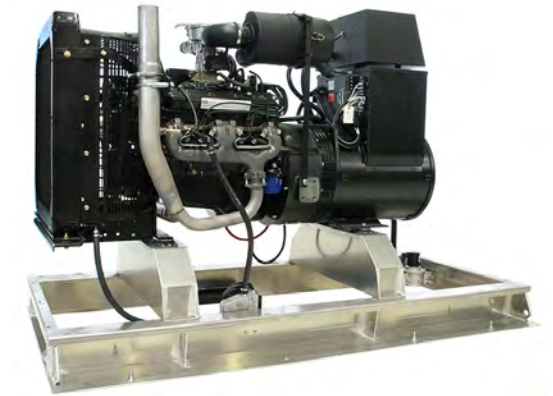

NATURAL GAS ENCLOSED SOLUTIONS

100-150 kW Models

45-80 kW Models

25-30 kW Models

45-60 kW UL LISTED Models

NATURAL GAS OPEN SOLUTIONS

Product # SG-45
45 kW Engine by General Motors

Product # SG-60
60 kW Engine by General Motors

Product # SG-80
80 kW Engine by General Motors

Product # SG-25
25 kW Engine by General Motors

Stateline Power Corp is a leading manufacturer of custom-engineered diesel, propane and natural gas power generation equipment for on-site continuous, emergency standby and mobile power.