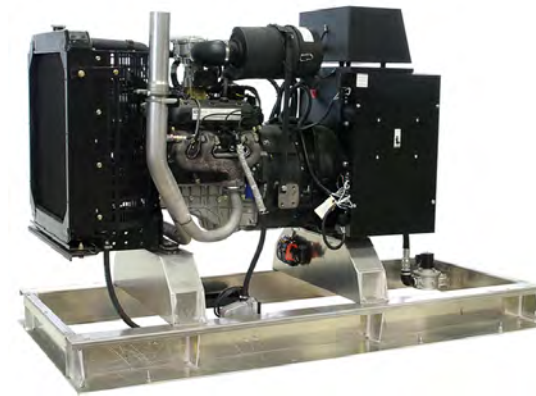

NATURAL GAS ENCLOSED SOLUTIONS

100-150 kW Models

45-80 kW Models

25-30 kW Models

45-60 kW UL LISTED Models

NATURAL GAS OPEN SOLUTIONS

Product # SG-45
45 kW Engine by General Motors

Product # SG-60
60 kW Engine by General Motors

Product # SG-80
80 kW Engine by General Motors

Product # SG-25
25 kW Engine by General Motors

Stateline Power Corp is a leading manufacturer of custom-engineered diesel, propane and natural gas power generation equipment for on-site continuous, emergency standby and mobile power.